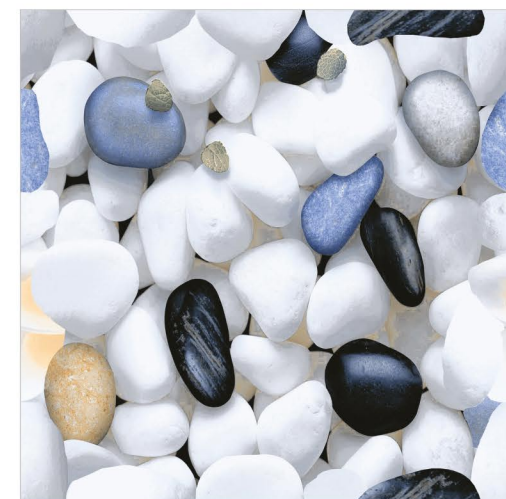

PEARL STONE