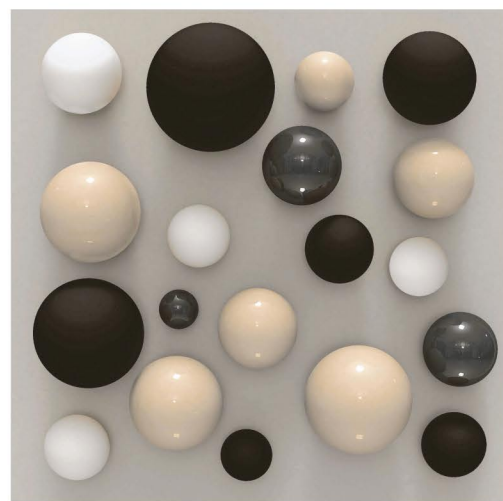

SPHERE BLACK