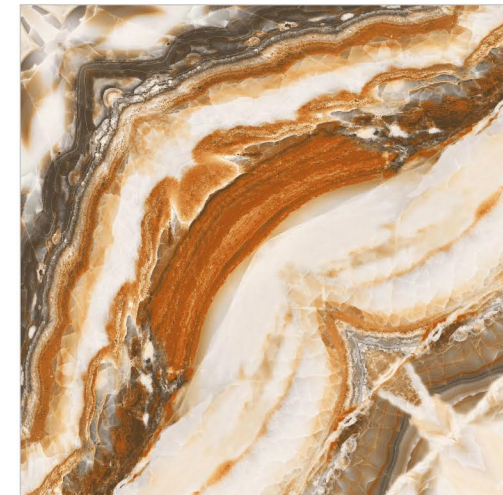

DIGITAL GLAZED TILES

WALL 60X60CM, 600X600MM | FLOOR 60X60CM, 600X600MM

BOOKMATCH

ADOMI BROWN

AURA BROWN

BLACK CURRENT

BLUE LAGOON

CAMBRA NATURA