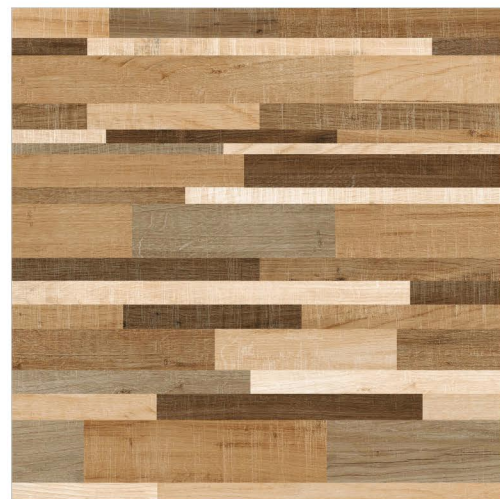

1009

PAGE / 37

600X600MM