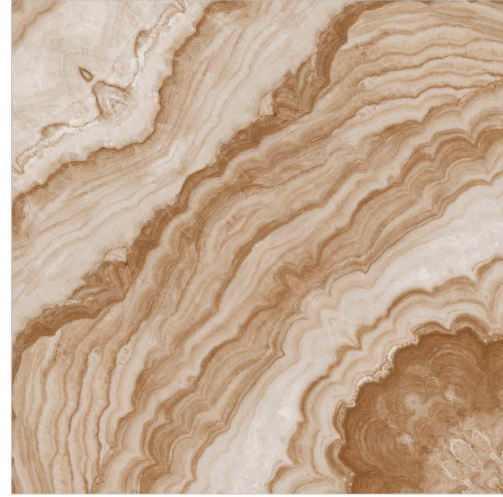

XERIN

BOOKMATCH

DIGITAL GLAZED TILES
WALL 60X60CM, 600X600MM | FLOOR 60X60CM, 600X600MM

DIGITAL GLAZED TILES

FLOURDIC 1

FLOURWILL

FRETA BROWN

GALAXY BLUE