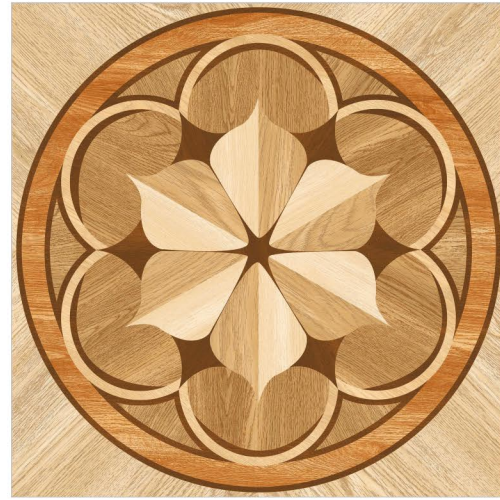

DIGITAL GLAZED TILES

1002

PAGE / 37

600X600MM