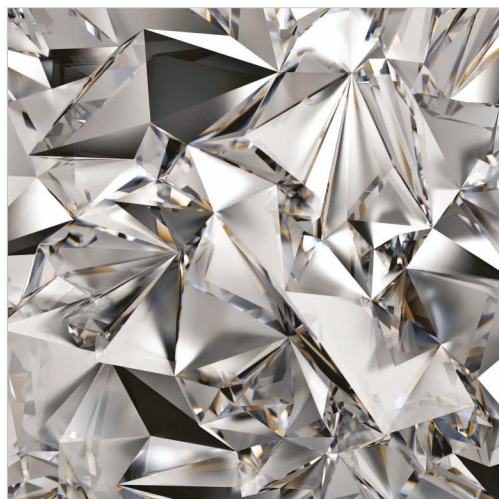

DIAMOND TRIANGLE