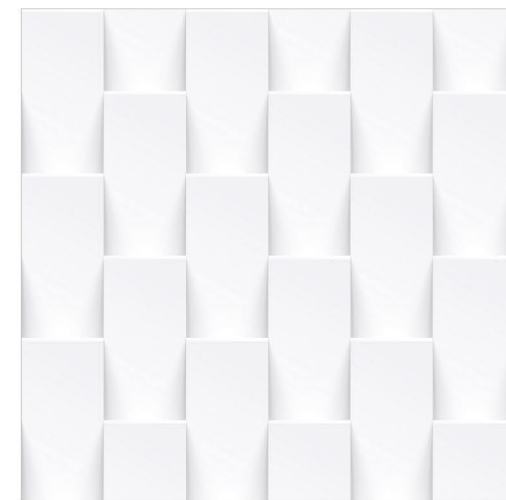

WHITE PANEL