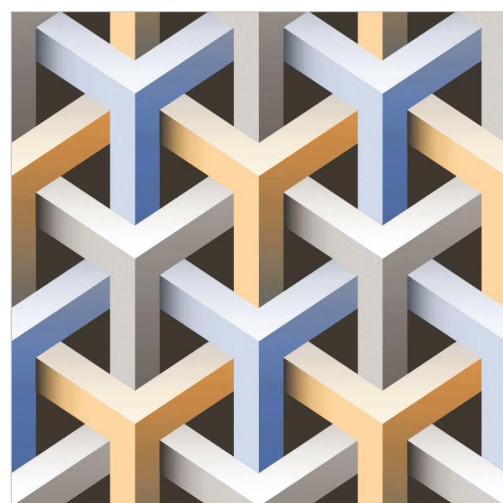

600 X 600 MM

3D

DIGITAL GLAZED TILES
 WALL 60X60CM, 600X600MM | FLOOR 60X60CM, 600X600MM

DIGITAL GLAZED TILES

PROPELLER FAN

SOCCER BALL

SEAMLESS PATTERN

SPHERE MULTI