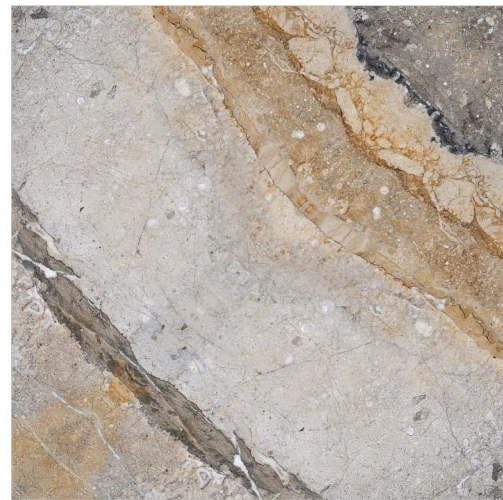

BOOKMATCH

DIGITAL GLAZED TILES
WALL 60X60CM, 600X600MM | FLOOR 60X60CM, 600X600MM

DIGITAL GLAZED TILES

PAGE / 05

600X600MM

LAZLO