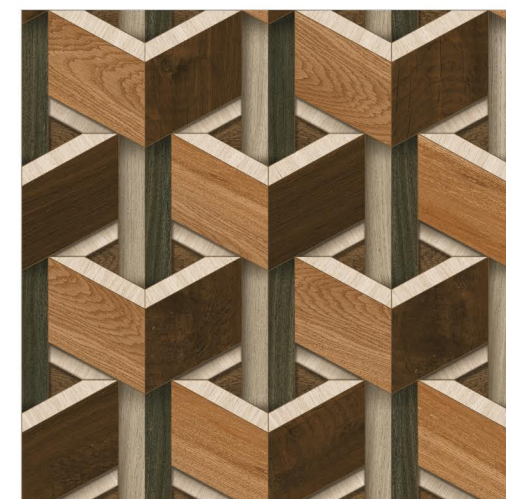

DIGITAL GLAZED TILES

WALL 60X60CM, 600X600MM | FLOOR 60X60CM, 600X600MM

3D

BEAM WOOD