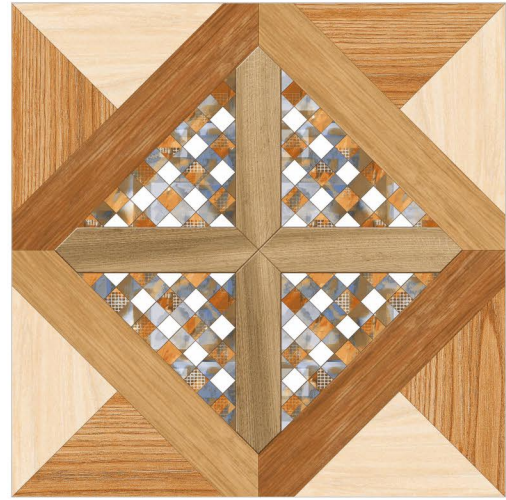

1011

1012

GALICHA

DIGITAL GLAZED TILES
WALL 60X60CM, 600X600MM | FLOOR 60X60CM, 600X600MM

DIGITAL GLAZED TILES

1013

PAGE / 41

600X600MM