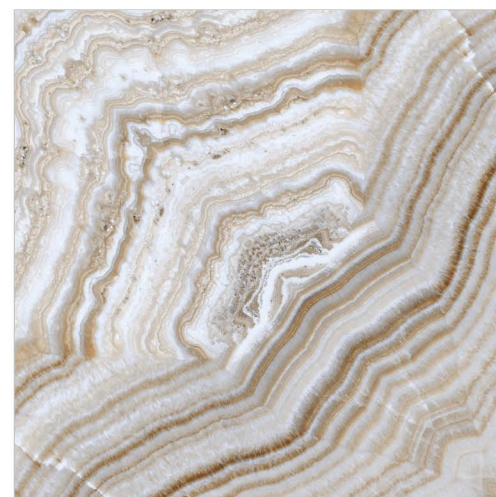

DIGITAL GLAZED TILES

WALL 60X60CM, 600X600MM | FLOOR 60X60CM, 600X600MM

BOOKMATCH

STAR WING