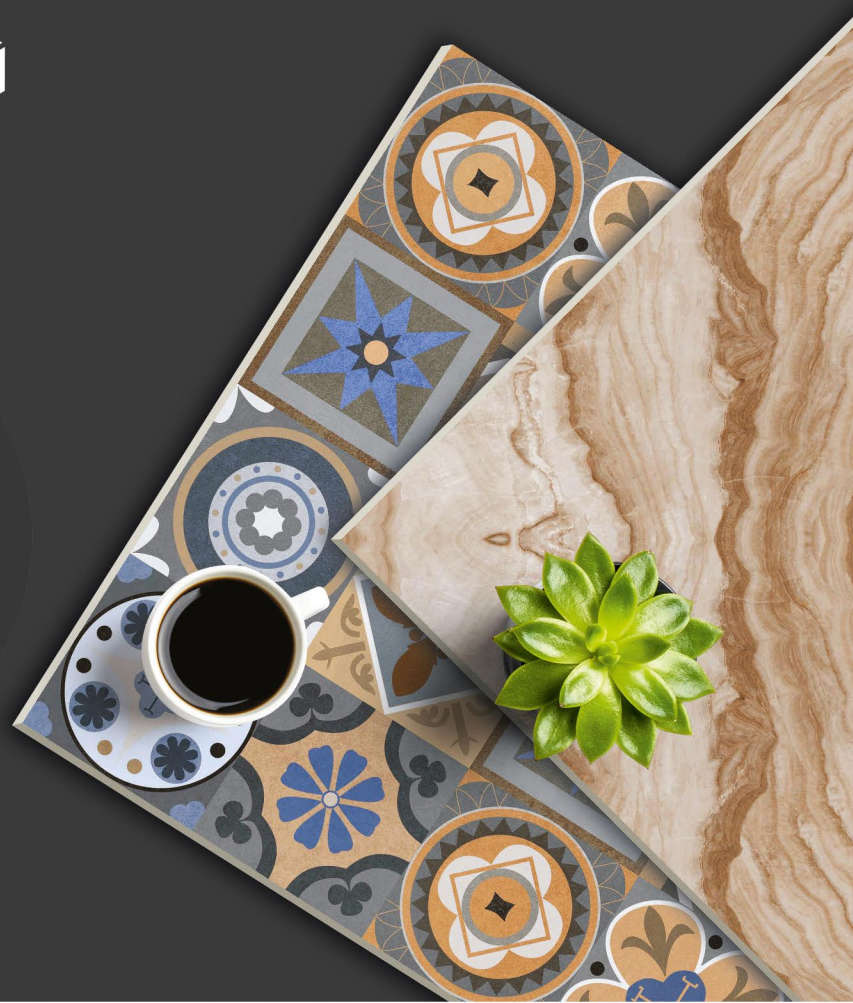

INDIAN LOOK

Finish We Provide

600x600mm

DIGITAL GLAZED TILES

Strip Wood Collection

SOPHISTICATED
DESIGN
CREATION

VARIETY OF DESIGNS

Our digital glazed tiles come in a variety of styles and designs. digital glazed tiles can mimic natural stone such as limestone and granite, or other natural materials such as wood.