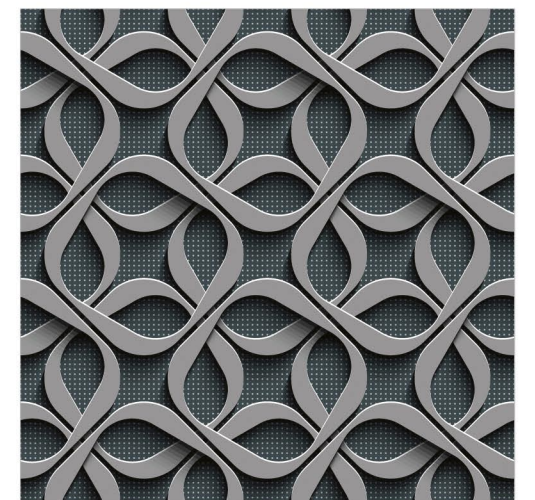

600X600MM

DIGITAL GLAZED TILES

WALL 60X60CM, 600X600MM | FLOOR 60X60CM, 600X600MM

3D

LILY BROWN

MATRIX BLUE

MATRIX GRAY

METAL SQUARE