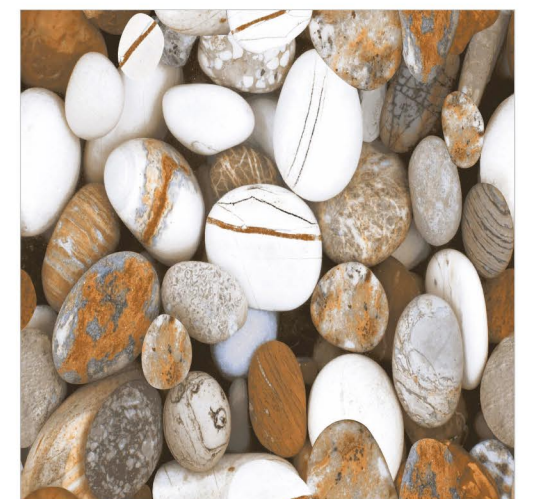

NATURAL STONE