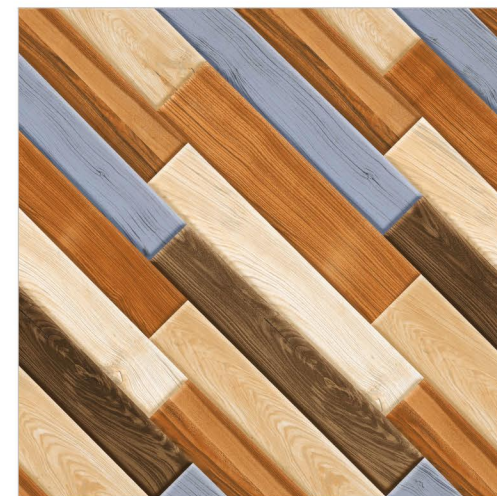

DIGITAL GLAZED TILES

WALL 60X60CM, 600X600MM | FLOOR 60X60CM, 600X600MM

GALICHA

1006