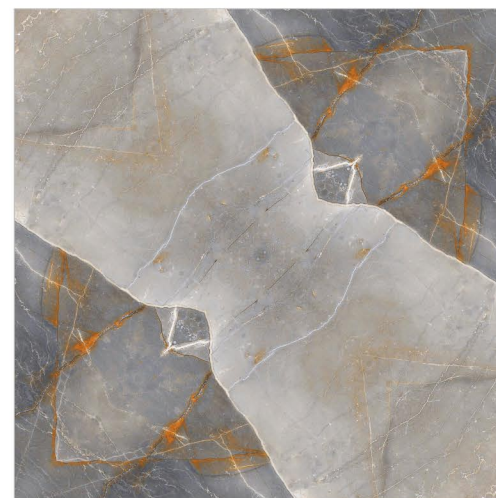

PIETRA GRAY