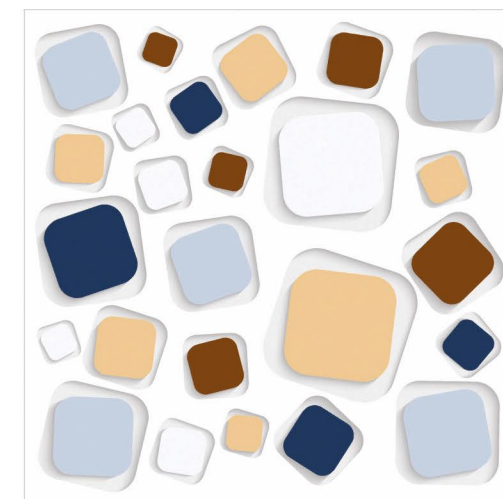

600X600MM

DIGITAL GLAZED TILES

WALL 60X60CM, 600X600MM | FLOOR 60X60CM, 600X600MM

3D

LILY BROWN

MATRIX BLUE

MATRIX GRAY

METAL SQUARE