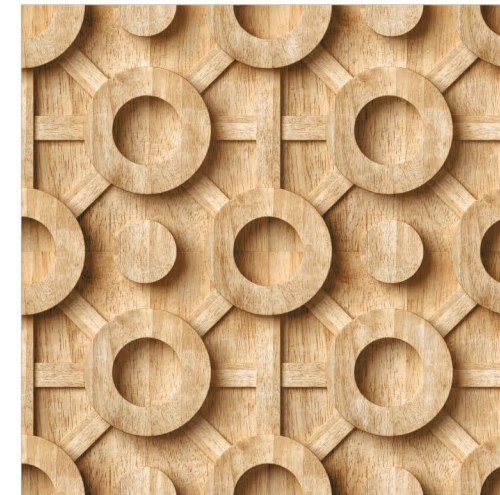

DIGITAL GLAZED TILES

WALL 60X60CM, 600X600MM | FLOOR 60X60CM, 600X600MM

3D

ELLIPTICAL WOOD