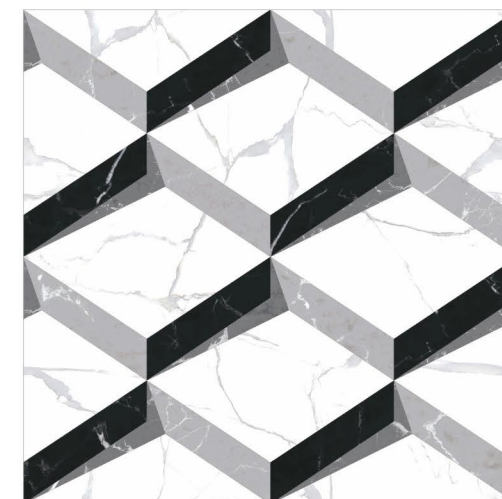

MARBLE SQUARE