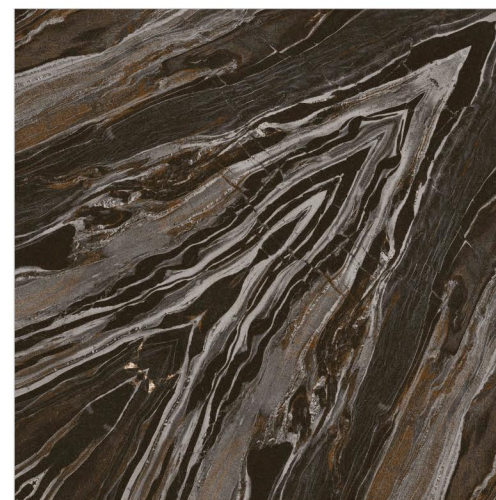

DIGITAL GLAZED TILES

WALL 60X60CM, 600X600MM | FLOOR 60X60CM, 600X600MM

BOOKMATCH

ADOMI BROWN

AURA BROWN

BLACK CURRENT

BLUE LAGOON

CAMBRA NATURA