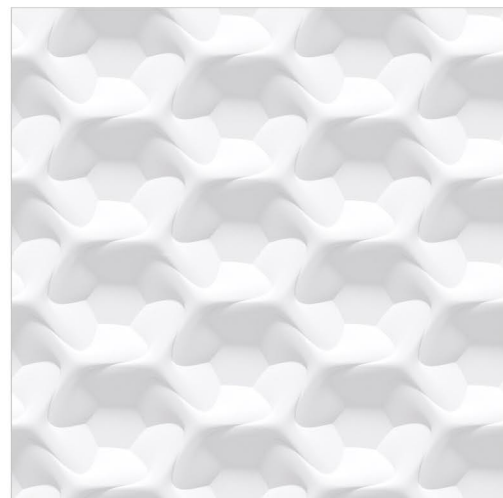

600 X 600 MM

3D

DIGITAL GLAZED TILES
 WALL 60X60CM, 600X600MM | FLOOR 60X60CM, 600X600MM

DIGITAL GLAZED TILES

PROPELLER FAN

SOCCER BALL

SEAMLESS PATTERN

SPHERE MULTI