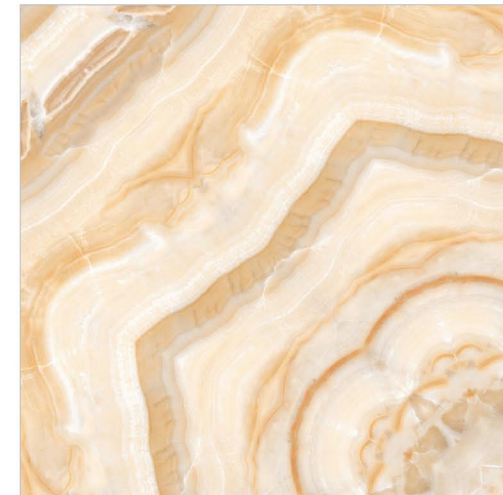

PAGE / 05

600X600MM

LAVILIN

LAZLO

DIGITAL GLAZED TILES

WALL 60X60CM, 600X600MM | FLOOR 60X60CM, 600X600MM

BOOKMATCH

LEAVINS