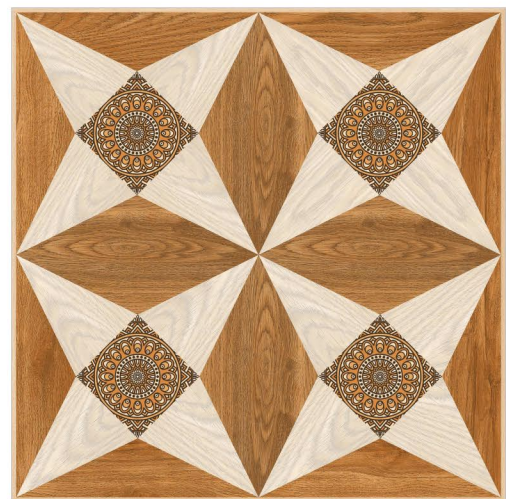

DIGITAL GLAZED TILES

1005

PAGE / 37

600X600MM