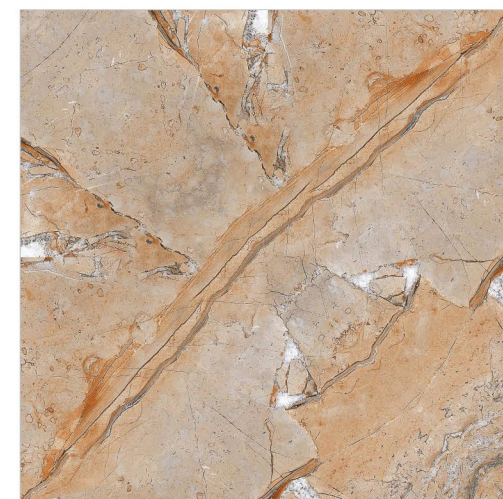

DIGITAL GLAZED TILES

WALL 60X60CM, 600X600MM | FLOOR 60X60CM, 600X600MM

BOOKMATCH

ADOMI BROWN

AURA BROWN

BLACK CURRENT

BLUE LAGOON

CAMBRA NATURA