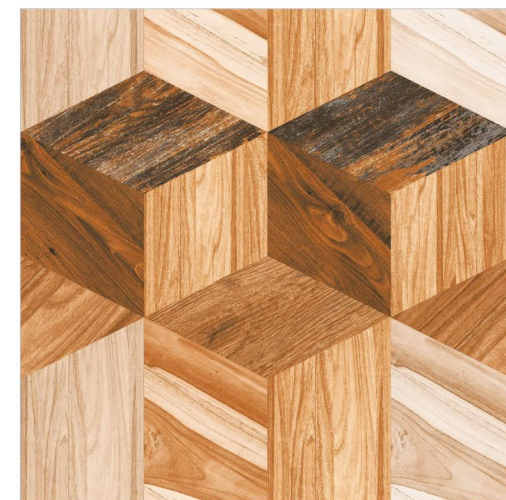

WOODEN CUBE