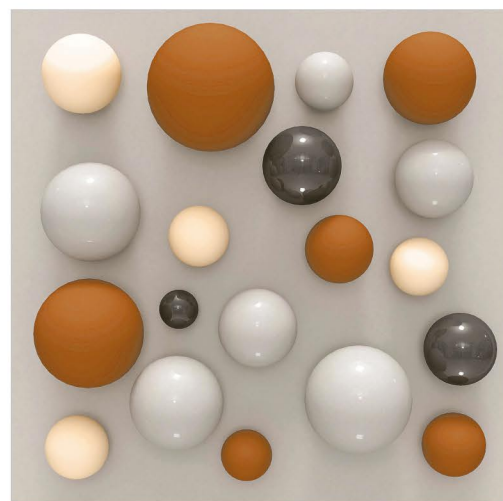

SPHEREBROWN