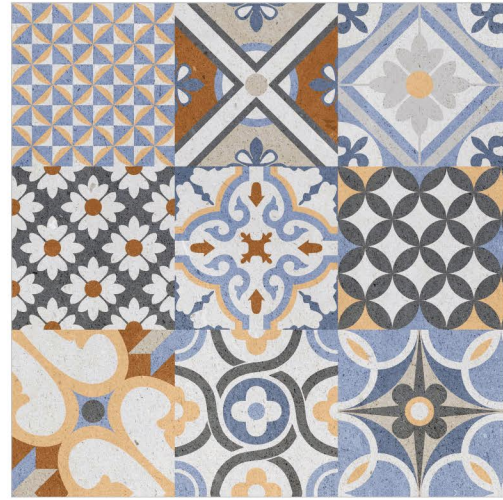

DIGITAL GLAZED TILES

1021

PAGE / 43

600X600MM