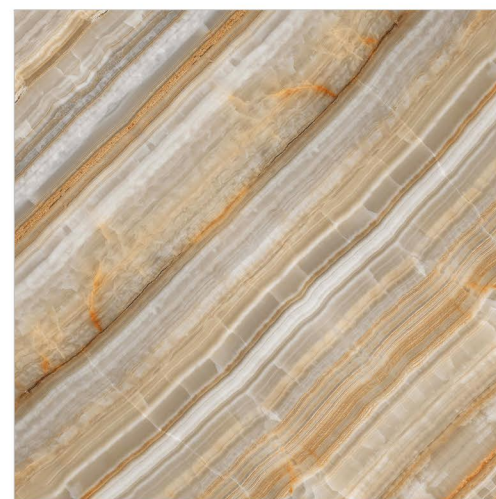

DIGITAL GLAZED TILES

WALL 60X60CM, 600X600MM | FLOOR 60X60CM, 600X600MM

BOOKMATCH

ADOMI BROWN

AURA BROWN

BLACK CURRENT

BLUE LAGOON

CAMBRA NATURA