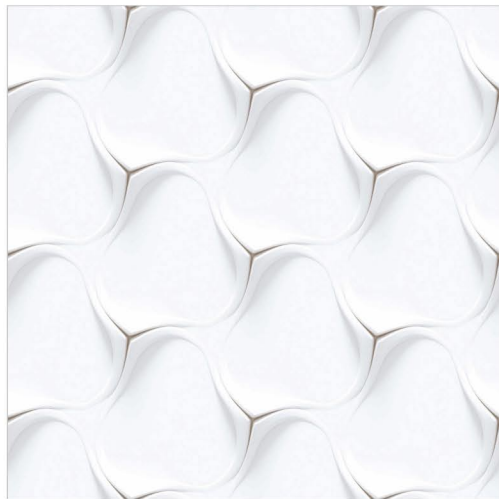

BRANDIRE WHITE

PAGE / 21

600 X 600 MM