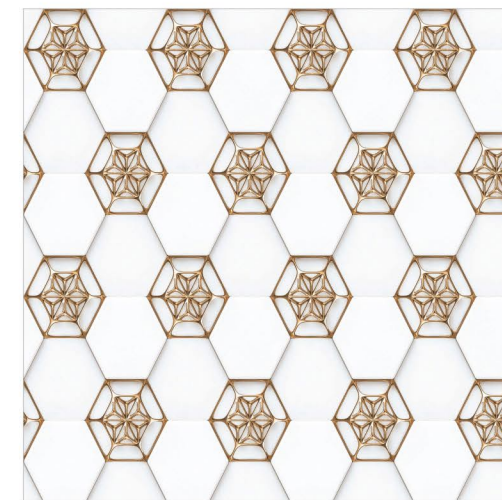

DIAMOND TRIANGLE

DIGITAL GLAZED TILES

WALL 60X60CM, 600X600MM | FLOOR 60X60CM, 600X600MM

3D

ELLIPTICAL WOOD

ESTILO

FLORAL BROWN

HEXAGON WHITE