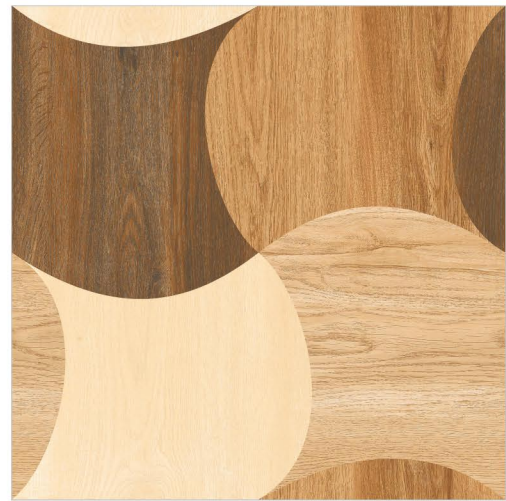

DIGITAL GLAZED TILES

1003

PAGE / 37

600X600MM