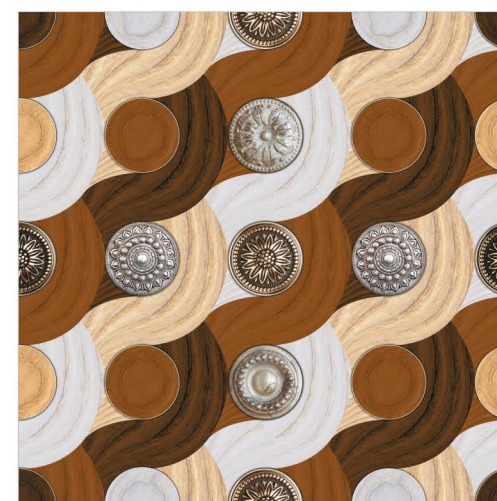

DIGITAL GLAZED TILES

WALL 60X60CM, 600X600MM | FLOOR 60X60CM, 600X600MM

GALICHA

1071